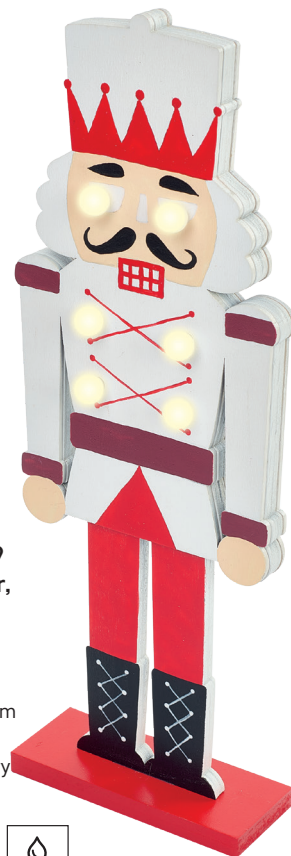

### Ceramic LED tree with snowmen, 33.5 cm, 2x AA, indoor, warm white

- product: christmas tree
- light color: warm white
- dimensions: 17 × 17 × 33.5 cm
- area of use: indoor
- power supply type: battery  
2× AA (not included)

### LED ceramic angel, 29 cm, 2x AA, indoor, warm white

- product: angel
- light color: warm white
- dimensions: 16 × 16 × 29 cm
- area of use: indoor
- power supply type: battery  
2× AA (not included)

**LED wooden Christmas landscape, 23,5 cm, 2x AA, indoor, warm white, timer**

- product: house
- light color: warm white
- dimensions: 25 × 6 × 23.5 cm
- area of use: indoor
- power supply type: battery 2× AA (not included)

**Order code DCWW39**  
Item Number  
15 50 000 163

**LED walnut soldier, 29 cm, 1x CR2032, indoor, warm white**

- product: soldier
- light color: warm white
- dimensions: 10 × 4 × 29 cm
- area of use: indoor
- power supply type: battery 1× CR2032 (included)