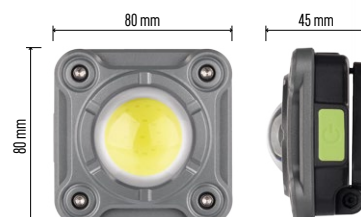

EMOS®

A brand of **legrand**

Polnilna LED delovna svetilka COB, 1200 lm, 2000 mAh

- vir svetlobe: COB LED
- največji svetlobni tok: 1 200 lm
- maks. svetlobni tok: 60 m
- napajanje: Li-pol
- posebne funkcije: funkcija hitrega izklopa, funkcija zaščite baterije
- oprema: magnet, stojalo, klip

COB LED	1 200 lm	3.5 h	60 m
	400 lm	6.5 h	30 m
		Utripa	

Splošna številka P4543

Šifra artikla 14 50 000 430

8 592920 129500

USB-C

USB-A

Battery Indication

Magnet

USB-C

ON/OFF