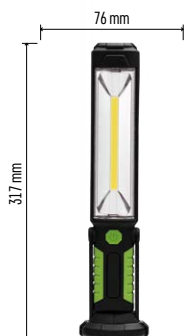

Rechargeable COB LED+LED Work Light, 500 lm, Li-Ion 2000mAh

- source of light: COB LED + 5× LED
- maximal light output: 500 lm
- maximal beam distance: 30 m
- battery: Li-Ion accumulator
- special features: quick switch ON/OFF, battery protection
- features: swivel handle, 1× hook, 3× magnet

Rechargeable

3 lighting
modes

Order Code
P4525
Item Number
14 50 000 240

COB LED	270 lm	4 h	22 m
	500 lm	2 h	30 m
5× LED	15 lm	26 h	24 m