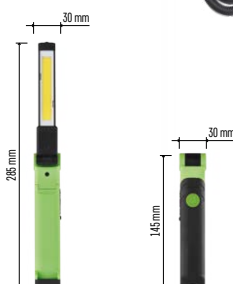

EMOS®

A brand of **legrand®**

COB LED Rechargeable Flashlight P4540, 750 lm, 2000 mAh

- source of light: COB LED + SMD LED
- maximal light output: 750 lm
- maximal beam distance: 35 m
- battery: Li-Ion
- special features: quick switch ON/OFF, battery protection
- features: rotating reflector, magnet, hook

NOVINKA

6 lighting modes

Order Code
P4540
Item Number
14 50 000 291

COB LED	750 lm	2 h	35 m
	300 lm	2,5 h	25 m
	150 lm	4 h	15 m
COB LED		Lighting	
		Flashing	
SMD LED	100 lm	13 h	20 m

USB-A

USB-C