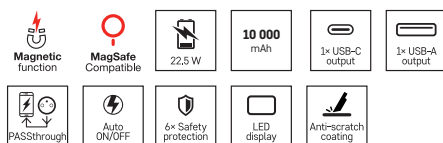

EMOS Portable Power bank WI 1023D, 10 000 mAh, 22.5 W+Wireless, black

- battery capacity: 10 000 mAh/38.5 Wh
- fast charging: PD 20 W + SCP 22.5 W + Dash + Warp charge
- max.input power: 18 W
- max.output power: 22.5 W
- type of output interface: 1× USB-A, 1× USB-C
- cable included: USB-A/USB-C, data
- dimensions: 109 × 68 × 20 mm