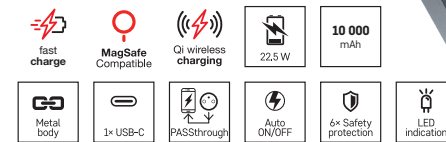

EMOS Portable Power bank WI 1046, 10 000 mAh, 20 W+Wireless, grey

- battery capacity: 10 000 mAh/38.5 Wh
- fast charging: PD 20 W
- max.input power: 18 W
- max.output power: 20 W
- type of output interface: 1× USB-C
- cable included: USB-C/USB-C
- dimensions: 99 × 65 × 17 mm