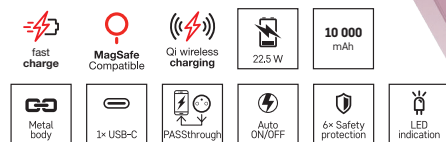

EMOS Portable Power bank WI 1046, 10 000 mAh, 20 W+Wireless, salmon

- battery capacity: 10 000 mAh/38.5 Wh
- fast charging: PD 20 W
- max.input power: 18 W
- max.output power: 20 W
- type of output interface: 1× USB-C
- cable included: USB-C/USB-C
- dimensions: 99 × 65 × 17 mm