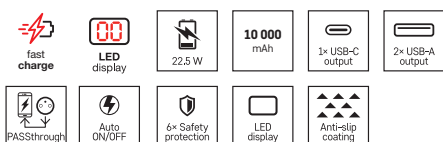

EMOS BETAQ 10 Portable Power bank, 10 000 mAh, 22.5 W, black

- battery capacity: 10 000 mAh/37 Wh
- fast charging: PD 20 W + SCP 22.5 W + Dash + Warp charge
- max.input power: 18 W
- max.output power: 22.5 W
- type of output interface: 2× USB-A, 1× USB-C
- cable included: USB-A/USB-C, data
- dimensions: 143 × 68 × 16 mm