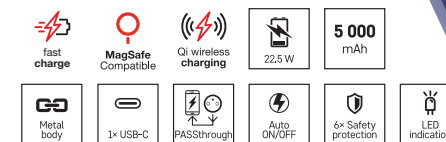

EMOS Portable Power bank WI 522, 5 000 mAh, 20 W+Wireless, blue

- battery capacity: 5 000 mAh/19,25 Wh
- fast charging: PD 20 W
- max.input power: 18 W
- max.output power: 20 W
- type of output interface: 1× USB-C
- cable included: USB-C/USB-C
- dimensions: 83 × 60 × 12.4 mm